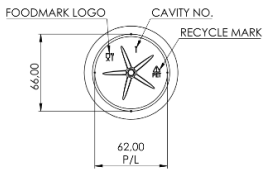

Baxter 1000

General info

Item no. (SKU):	
Family / Range:	Baxter
Capacity:	1000ml
Neck:	38mm 3-Start
Weight:	33.5
Shape:	Round
Material:	PET
Colour:	All Colours Available
Print Areas:	N/A
Country of Origin:	Lithuania

Packaging Info

Packed in Boxes

Box Dimensions (mm):	594 x 394 x 448
Quantity per box (pcs):	57
Boxes per pallet (pcs):	20
Quantity per pallet (pcs):	1140
Net weight (kg):	38
Gross weight (kg):	59
Pallet height (mm):	2400

Packed in PE bags on trays (Full pallet)

Tray dimensions (mm):	1200 x 800 x 50
Quantity per tray (pcs):	140
Quantity per PE bag (pcs):	70
PE bags per tray (pcs):	2
Trays per pallet (pcs):	9
Quantity per pallet (pcs):	1260
Net weight (kg):	42
Gross weight (kg):	59
Pallet height (mm):	2400