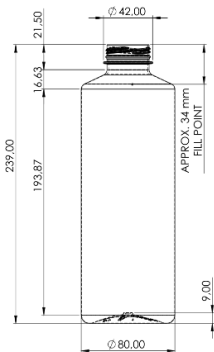

Baxter 1000

General info

Item no. (SKU):	
Family / Range:	Baxter
Capacity:	1000ml
Neck:	38mm 3-Start
Weight:	33.5
Shape:	Round
Material:	PET
Colour:	All Colours Available
Print Areas:	N/A
Country of Origin:	Lithuania

Packaging Info

Packed in Boxes

Box Dimensions (mm):	594 x 394 x 448
Quantity per box (pcs):	57
Boxes per pallet (pcs):	20
Quantity per pallet (pcs):	1140
Net weight (kg):	38
Gross weight (kg):	59
Pallet height (mm):	2400

Packed in PE bags on trays (Full pallet)

Tray dimensions (mm):	1200 x 800 x 50
Quantity per tray (pcs):	140
Quantity per PE bag (pcs):	70
PE bags per tray (pcs):	2
Trays per pallet (pcs):	9
Quantity per pallet (pcs):	1260
Net weight (kg):	42
Gross weight (kg):	59
Pallet height (mm):	2400